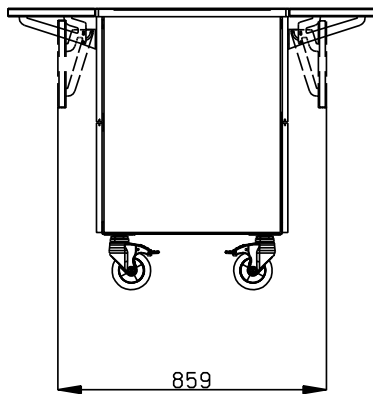

Short Form Specification

Item No. _____

Compact design, ideal for space saving environments. AISI 304 Foldable tray sliders on long sides. Unit mounted on 125 mm wheels 2 swivel and 2 with brakes. Top provides ample displaying or workspace surface. Soft closing doors on operator side. Underneath ambient cupboard with doors. Sturdy body construction with laminated panelings on 4 sides. 900mm worktop height.

Main Features

- Perfect compact design makes it ideal for space saving environments.
- CB and CE certified by a third party notified body.
- Soft closing doors on operator side.
- Available options with online configurator: colors, tray sliders, overshelves, feet/wheels with desired diameter, height 750mm for kids.
- Top provides ample displaying or workspace surface.
- Optional plinth can be installed to cover the feet or the wheels.
- AISI 304 Tray slider in flush mounted stainless steel is installed on long sides and they can also be folded down to facilitate passage of the units through doorways.
- Ideal for servery lines without an operator.
- Unit mounted on 125 mm wheels 2 swivel and 2 with brakes.
- Food introduced at the correct temperature maintains its core temperature according to Afnor Standards.
- Available dimensions: 1, 2, 3, 4 GN.
- Thanks to the sleek, minimalist glass structure, food and dust does not get trapped and the cleaning is made easier.

Construction

- Top in AISI 304.
- Sturdy construction with laminated panelings on 4 sides.

APPROVAL: _____

Front

Side

Top

Key Information:

N° of doors:	2
322047 (F00N4AW00S)	
External dimensions, Width:	1420 mm
External dimensions, Depth:	1180 mm
External dimensions, Height:	900 mm
Net weight:	110 kg
Shipping height:	1100 mm
Shipping width:	900 mm
Shipping depth:	1440 mm
Shipping volume:	1.43 m ³