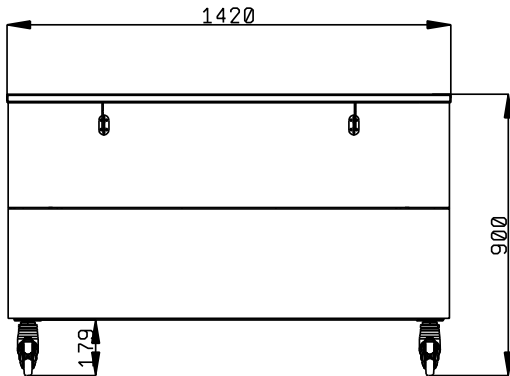

Short Form Specification

Item No. _____

Compact design, ideal for space saving environments. AISI 304 Foldable tray sliders on long sides. Unit mounted on 125 mm wheels 2 swivel and 2 with brakes. Top provides ample displaying or workspace surface. Soft closing doors on operator side. Underneath ambient cupboard with doors. Sturdy body construction with laminated panelings on 4 sides. 900mm worktop height.

Main Features

- Perfect compact design makes it ideal for space saving environments.
- CB and CE certified by a third party notified body.
- Soft closing doors on operator side.
- Available options with online configurator: colors, tray sliders, overshelves, feet/wheels with desired diameter, height 750mm for kids.
- Top provides ample displaying or workspace surface.
- Optional plinth can be installed to cover the feet or the wheels.
- AISI 304 Tray slider in flush mounted stainless steel is installed on long sides and they can also be folded down to facilitate passage of the units through doorways.
- Ideal for servery lines without an operator.
- Unit mounted on 125 mm wheels 2 swivel and 2 with brakes.
- Food introduced at the correct temperature maintains its core temperature according to Afnor Standards.
- Available dimensions: 1, 2, 3, 4 GN.
- Thanks to the sleek, minimalist glass structure, food and dust does not get trapped and the cleaning is made easier.

Construction

- Top in AISI 304.
- Sturdy construction with laminated panelings on 4 sides.

APPROVAL: _____

Front

Side

Top

Key Information:

N° of doors:	2
322047 (F00N4AW00S)	
External dimensions, Width:	1420 mm
External dimensions, Depth:	1180 mm
External dimensions, Height:	900 mm
Net weight:	110 kg
Shipping height:	1100 mm
Shipping width:	900 mm
Shipping depth:	1440 mm
Shipping volume:	1.43 m ³